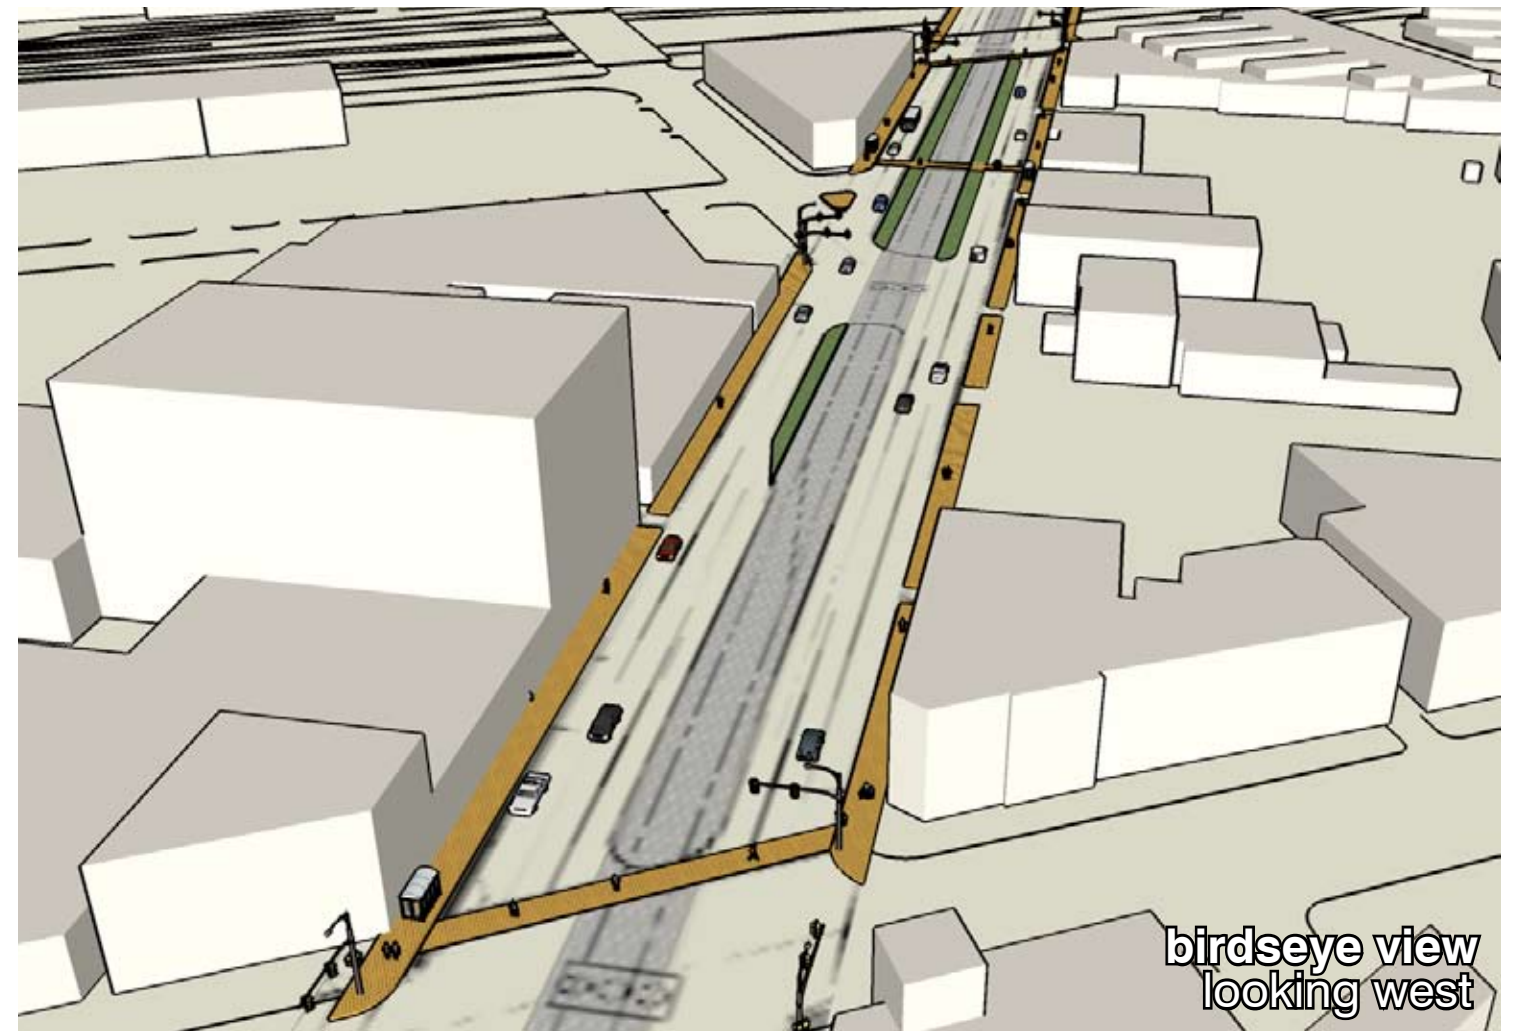

birdseye view
looking east

birdseye view
looking west

plan
scale: 1" = 100'-0"

PRELIMINARY DESIGN MAPS

RAYMOND TO CROMWELL

a community-based interpretation of MetCouncil Central Corridor plans

**TRANSLATIONS
BY U-PLAN**

WWW.U-PLAN.ORG

looking west

looking east

looking southeast

PRELIMINARY DESIGN MAPS

a community-based interpretation of MetCouncil Central Corridor plans

RAYMOND TO CROMWELL

TRANSLATIONS
BY U-PLAN