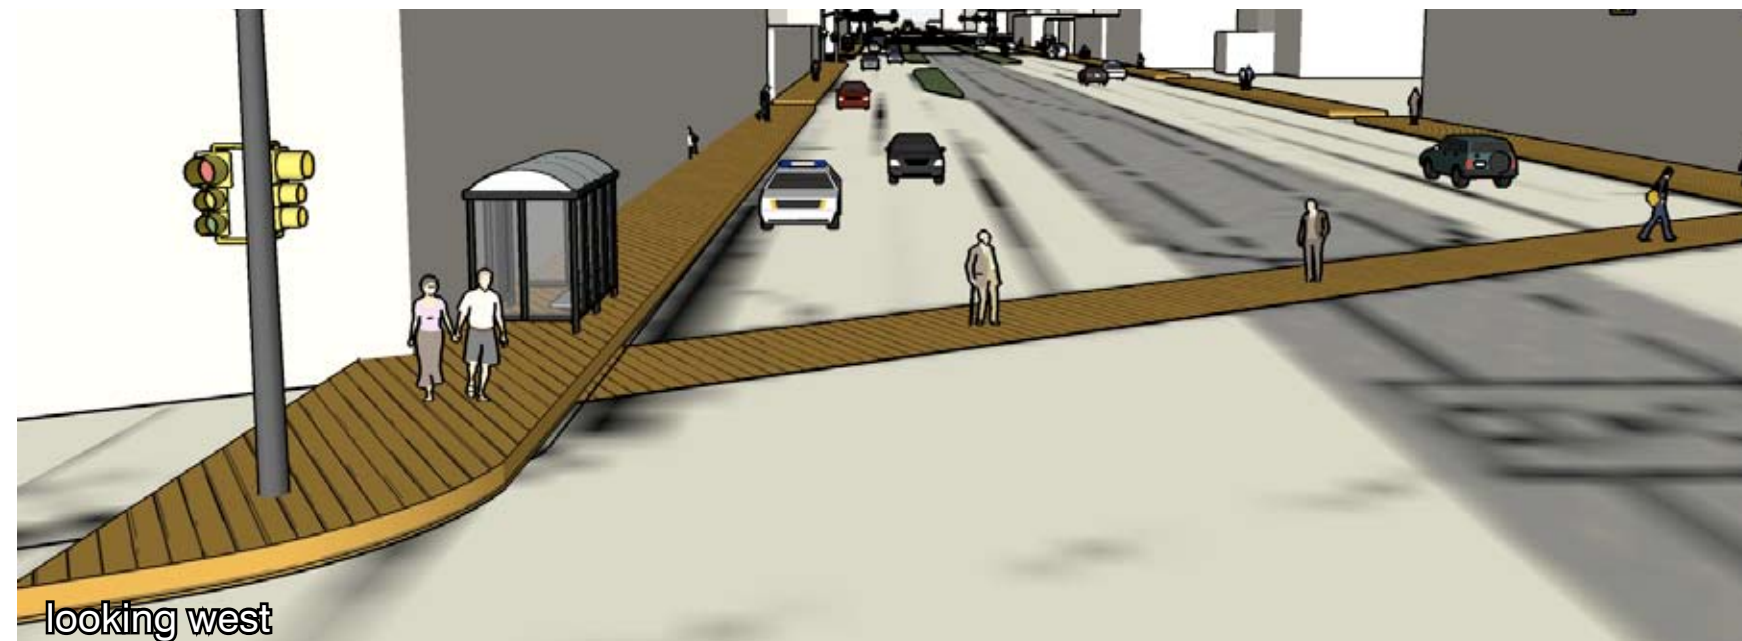

birdseye view
looking east

birdseye view
looking west

plan
scale: 1" = 100'-0"

PRELIMINARY DESIGN MAPS

RAYMOND TO CROMWELL

a community-based interpretation of MetCouncil Central Corridor plans

**TRANSLATIONS
BY U-PLAN**

WWW.U-PLAN.ORG

looking west

looking east

looking southeast

PRELIMINARY DESIGN MAPS

a community-based interpretation of MetCouncil Central Corridor plans

RAYMOND TO CROMWELL

TRANSLATIONS
BY U-PLAN