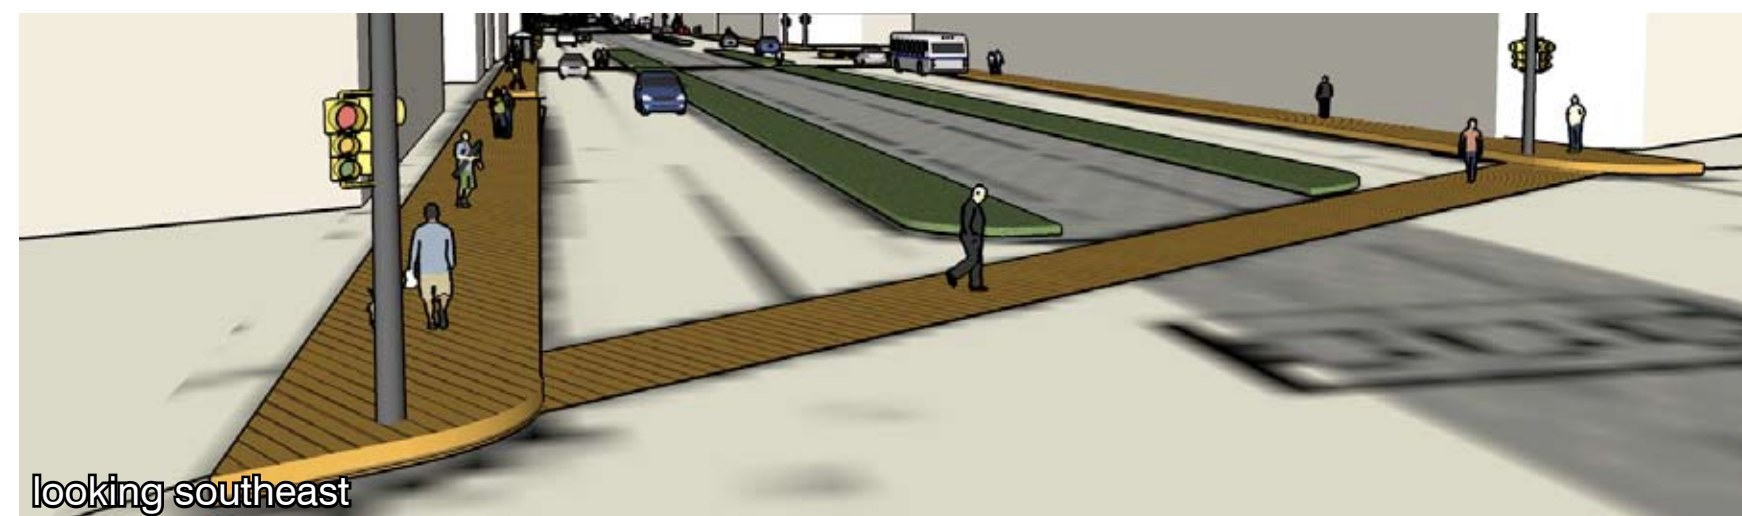

birdseye view
looking east

birdseye view
looking west

plan
scale: 1" = 100'-0"

PRELIMINARY DESIGN MAPS

RAYMOND TO CROMWELL

a community-based interpretation of MetCouncil Central Corridor plans

**TRANSLATIONS
BY U-PLAN**

WWW.U-PLAN.ORG

looking west

looking east

looking southeast

PRELIMINARY DESIGN MAPS

a community-based interpretation of MetCouncil Central Corridor plans

RAYMOND TO CROMWELL

TRANSLATIONS
BY U-PLAN