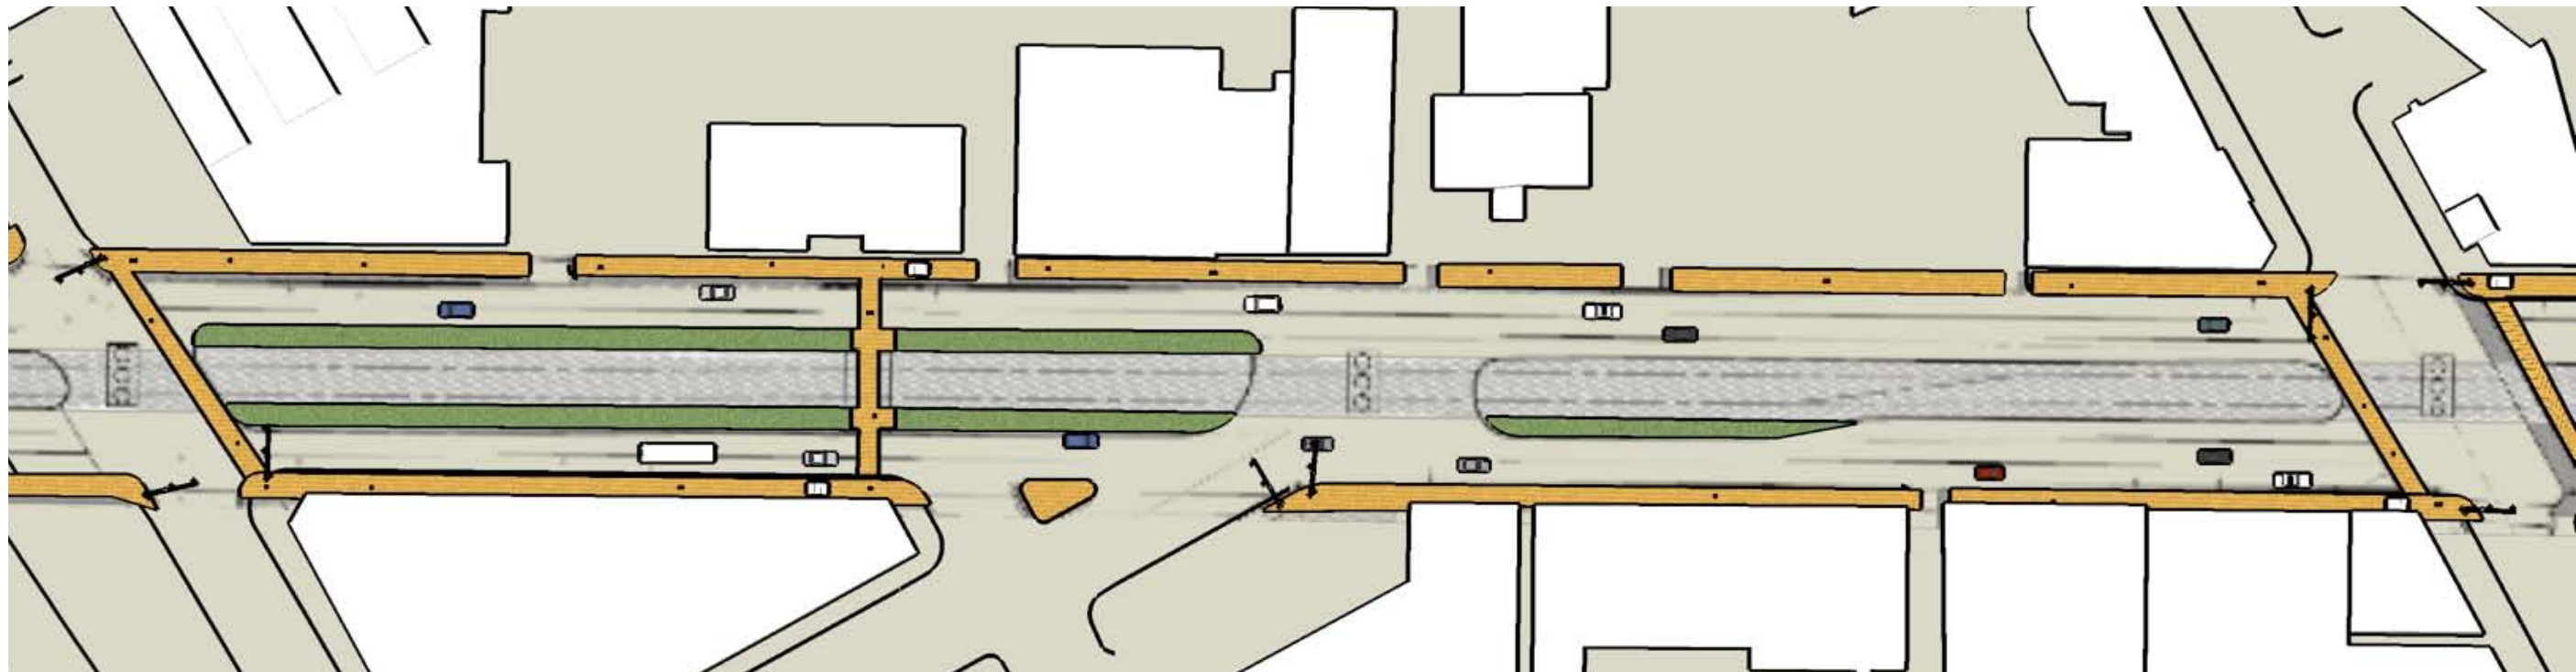

birdseye view
looking east

birdseye view
looking west

plan
scale: 1" = 100'-0"

PRELIMINARY DESIGN MAPS

RAYMOND TO CROMWELL

a community-based interpretation of MetCouncil Central Corridor plans

**TRANSLATIONS
BY U-PLAN**

WWW.U-PLAN.ORG

looking west

looking east

looking southeast

PRELIMINARY DESIGN MAPS

a community-based interpretation of MetCouncil Central Corridor plans

RAYMOND TO CROMWELL

TRANSLATIONS
BY U-PLAN